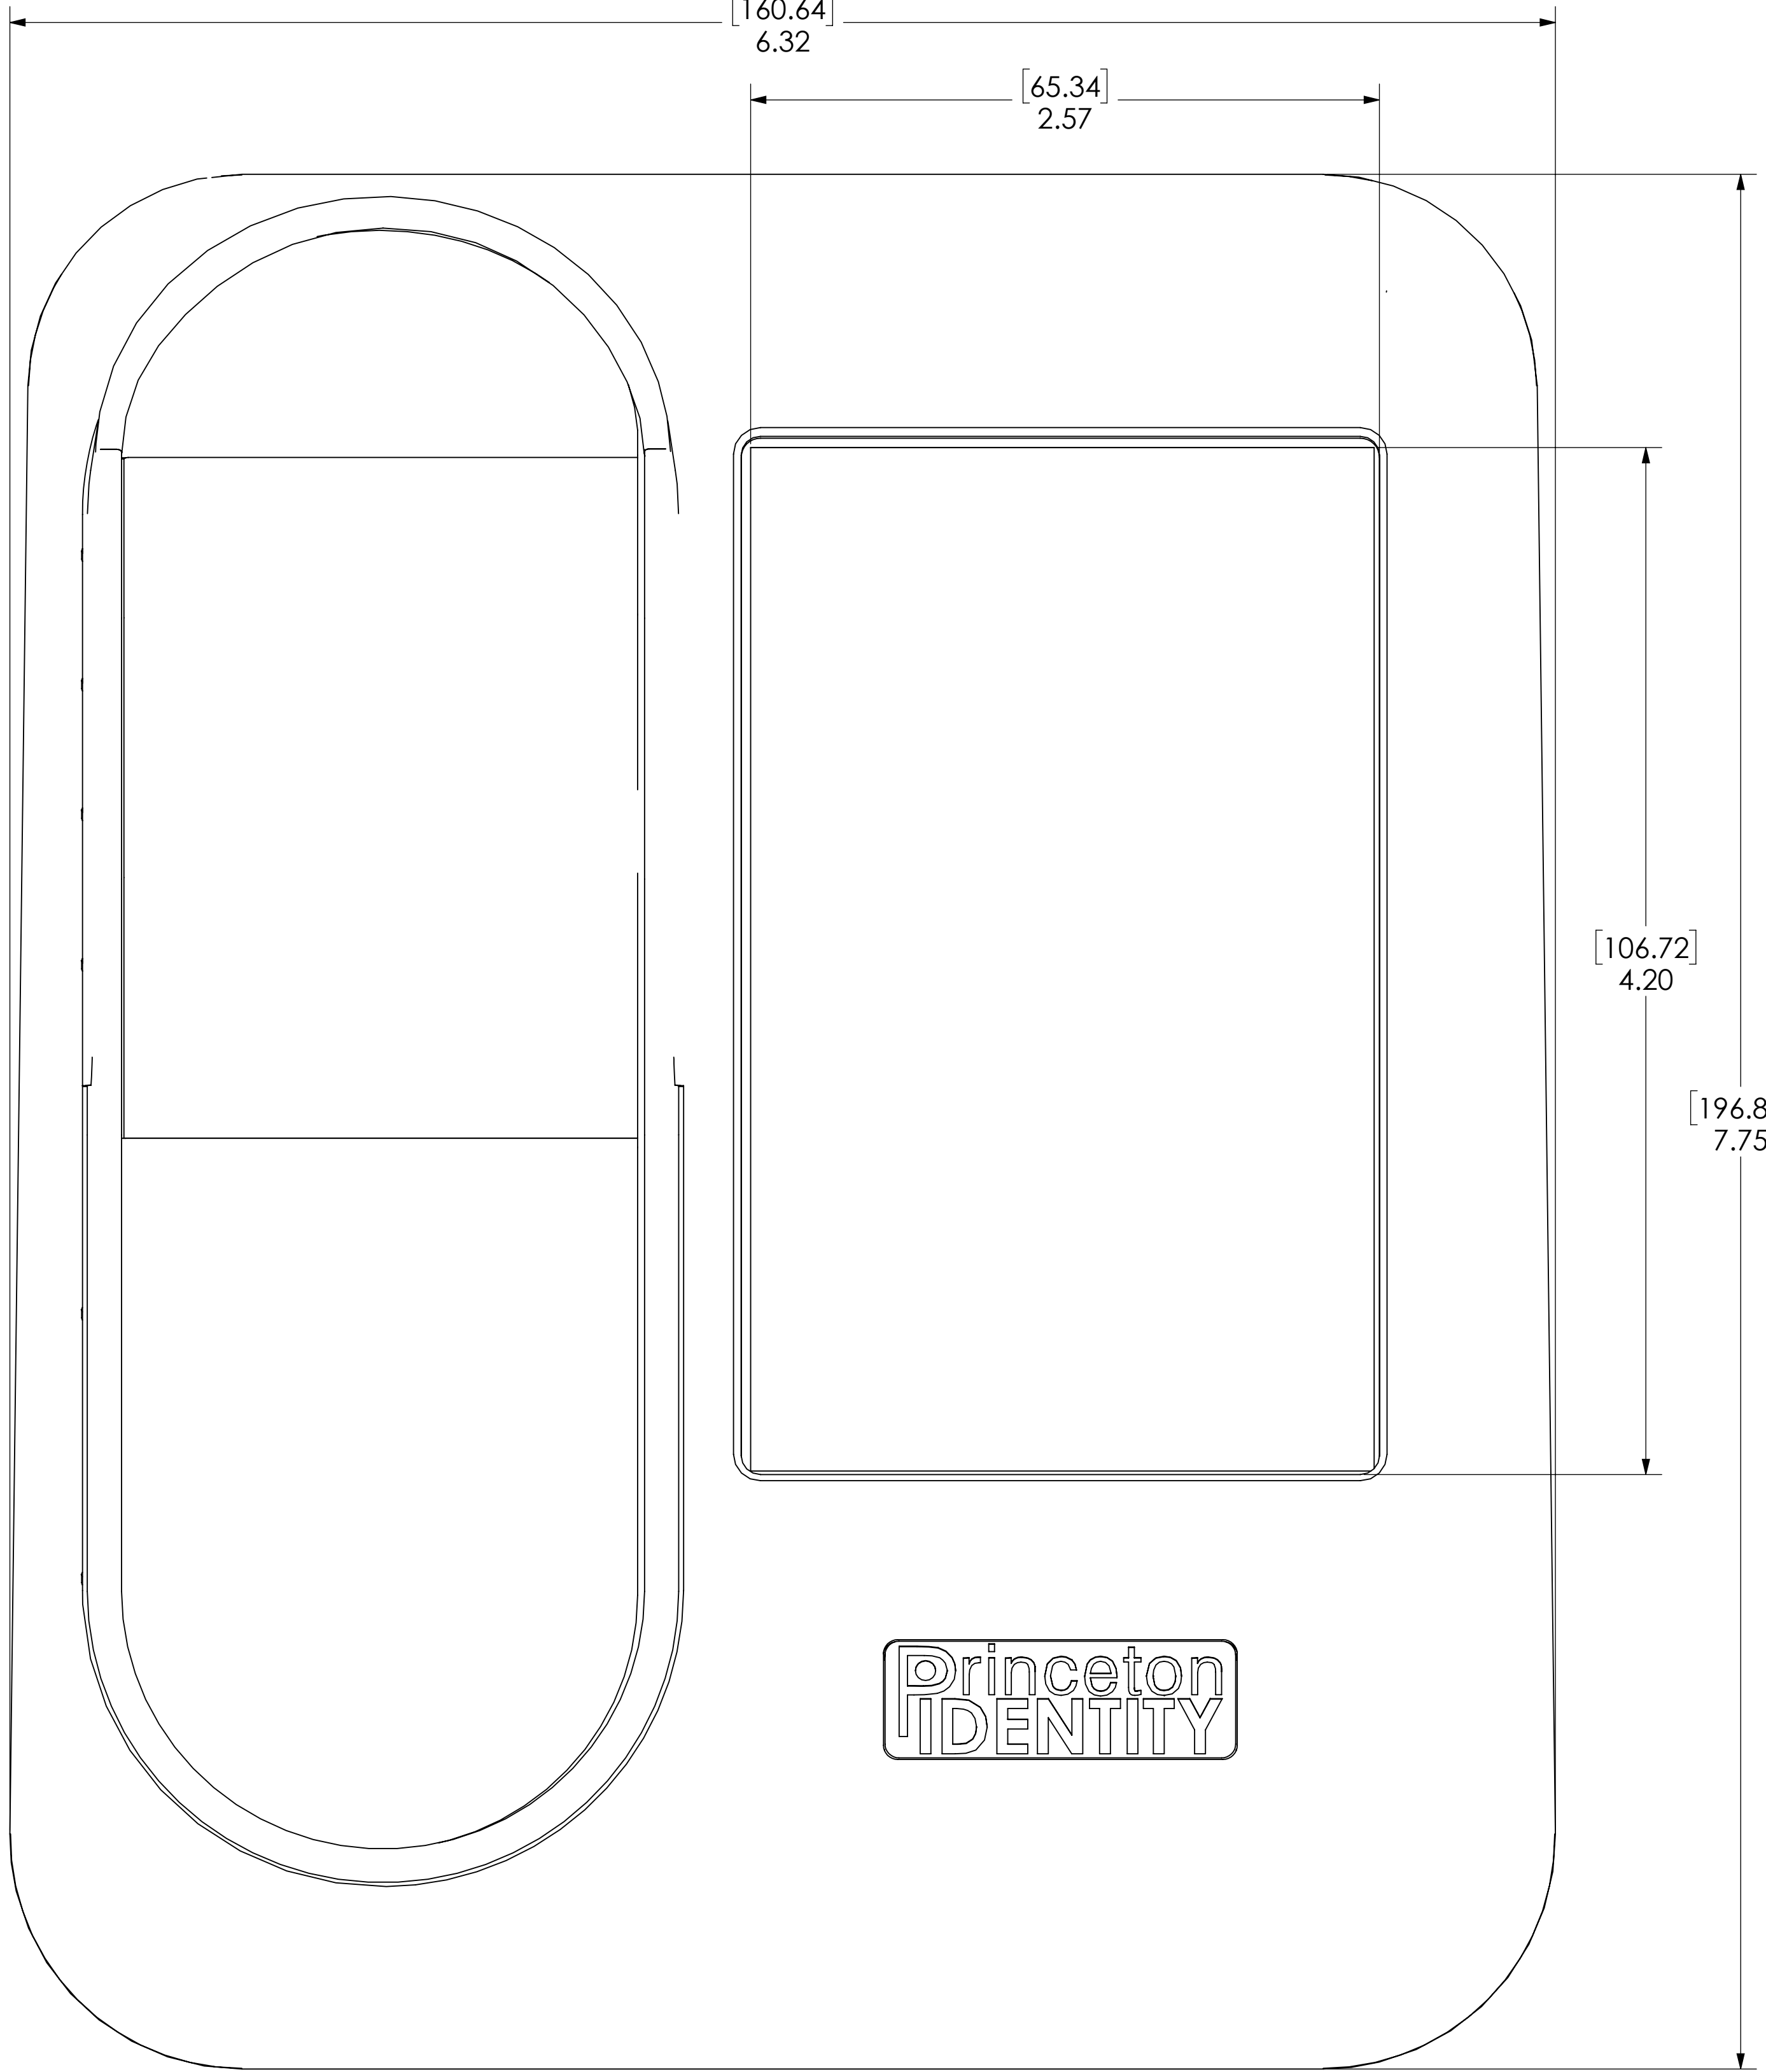

8

7

6

5

4

3

DWG NO. 1000-0730

SH 1

B

A

[84.87]  
3.34

[160.64]  
6.32

[65.34]  
2.57

[106.72]  
4.20

[196.89]  
7.75

Princeton  
IDENTITY

8

7

6

5

4

3

2

1

DRAWN J. DINAPOLI		SIZE D	CAGE CODE 7Q044	DWG NO. 1000-0730	REV. 1
CHECK J. DINAPOLI		SCALE 2:1	CALC. WT.	SHEET 1 OF 1	